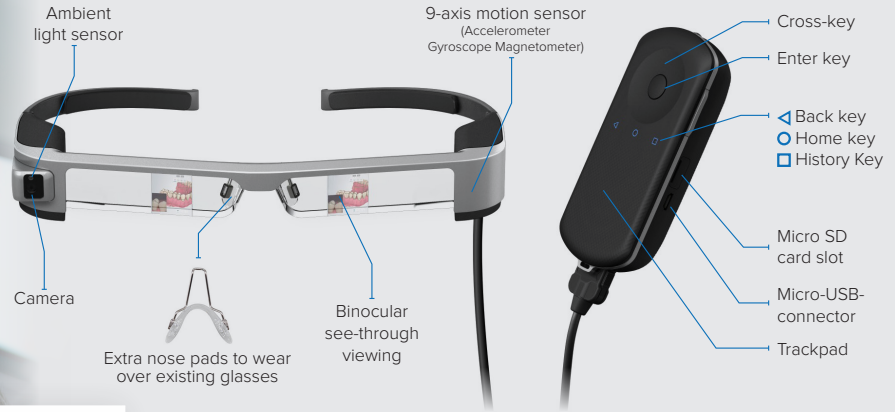

rapideye

Smart View Glasses
for intraoral scanner

Digital Solutions

Perfect
solution for
eye-hand
coordination

Easy
connection with
all intraoral
scanners

MODE MEDIKAL®

0-4-1-0-1-2

rapideye MG-40

Smart View Glasses
for intraoral scanner

High-Quality
Display

Ergonomic
Design

Simple
Connectivity

What is Smart View Glasses ?

Smart View Glasses offer a fantastic solution to minimize issues such as data loss and excessive data generation that may arise from the inability to maintain eye-hand coordination while using intraoral scanners. With these glasses, you can perform scans much more accurately and comfortably, thanks to the high-resolution image projected onto the glasses without the need to look at a computer screen.

Features

- Provides a full-screen detailed visual with transparency.
- Ergonomic design promotes correct work posture.
- Enables real-time synchronization with CAD systems.
- With specially designed nose pads, MG-40 Smart View Glasses can be comfortably worn over existing eyeglasses, providing a seamless and convenient experience for users with prescription eyewear.