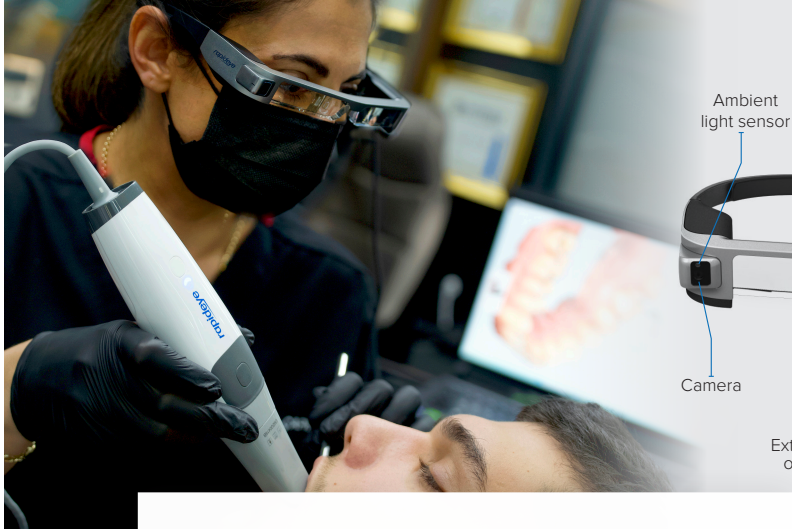

rapideye

Smart View Glasses
for intraoral scanner

Digital Solutions

Perfect
solution for
eye-hand
coordination

Easy
connection with
all intraoral
scanners

MODE MEDIKAL®

0-4-1-0-1-2

rapideye MG-40

Smart View Glasses
for intraoral scanner

High-Quality
Display

Ergonomic
Design

Simple
Connectivity

What is Smart View Glasses ?

Smart View Glasses offer a fantastic solution to minimize issues such as data loss and excessive data generation that may arise from the inability to maintain eye-hand coordination while using intraoral scanners. With these glasses, you can perform scans much more accurately and comfortably, thanks to the high-resolution image projected onto the glasses without the need to look at a computer screen.

Features

- Provides a full-screen detailed visual with transparency.
- Ergonomic design promotes correct work posture.
- Enables real-time synchronization with CAD systems.
- With specially designed nose pads, MG-40 Smart View Glasses can be comfortably worn over existing eyeglasses, providing a seamless and convenient experience for users with prescription eyewear.